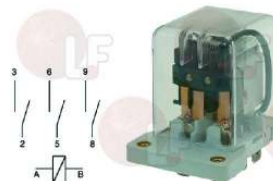

ELETTROBAR 927045

3351601 RELAY B1-3 16A 230V 50/60Hz
3 NO contacts