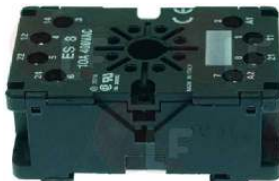

Suitable for:

ELETTROBAR

Suitable for:

Pliers for sandwiches und toasts

3317051 GRILL PLIER
length 100 mm
height 180 mm
for Toaster

ELETTROBAR 433004

Probes

3445398 SILICONE PROBE NTC 1500 mm
2-wire probe temperature range -50+120°C
bulb ø 6x50 mm

ELETTROBAR 927335

Relays

3351154 BASE OCTAL ES8 10A 400V
8 poles