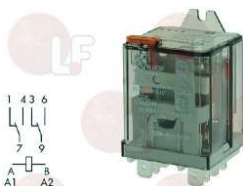

ELETTROBAR 229024

3351021 RELAY 62.82 16A 230V 50/60Hz
2 switching contacts