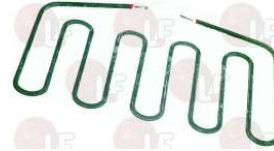

ELETTROBAR B.30024300

3455456 HEATING ELEMENT 3000W 230V
length 360 mm - width 65 mm
height 240 mm - fittings $\varnothing$ 13 mm
for Fryer electric (MBM) EF12B