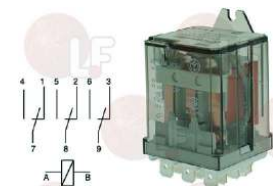

ELETTROBAR 229023

**3351605 RELAY 60.63 10A 230V 50/60Hz**  
3 switching contacts

ELETTROBAR 229024

**3351021 RELAY 62.82 16A 230V 50/60Hz**  
2 switching contacts

ELETTROBAR 929115

**3351008 RELAY 62.83 16A 230V 50/60Hz**  
3 switching contacts