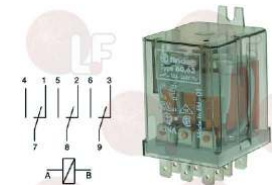

ELETTROBAR 229023

3351605 RELAY 60.63 10A 230V 50/60Hz
3 switching contacts